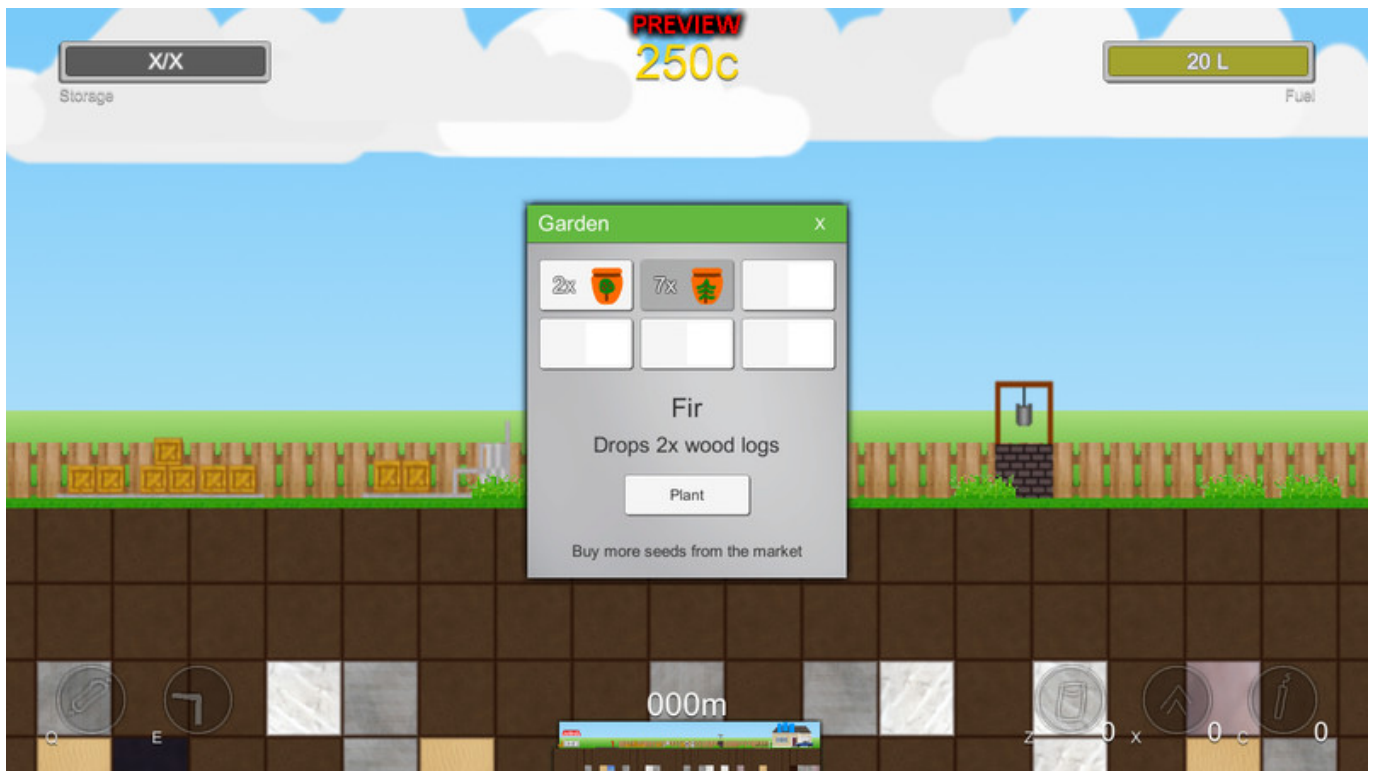

Semi-Sweet Tofu Activation Code [Patch]

Download ->->->-> <http://bit.ly/2SKxQdj>

About This Game

Semi-Sweet Tofu is a 2D side scrolling platformer game where players have to eat fruit to survive along with using the color you change while eating the fruit to defeat the enemies you are faced with. We took things from other games and modified them such as “Don’t Starve” when you have to eat to survive and added another mechanic too that the fruit you eat to survive also give buffs to the player as well as useful to survive and progress. You have to jump on platforms and use certain fruit such as the apple which gives you a higher jump height to reach certain platforms or the banana fruit which gives you movement speed so you can jump further or run away from the magician. The core of the gameplay relies on the fruit and the ability to use them in a unique way. You can throw fruit at enemies to stun them as well as collide with them to destroy them. If you’re not the same color as the enemy you’ll take damage but if you are the same color you’ll destroy the enemy without taking damage.

Title: Semi-Sweet Tofu
Genre: Adventure, Casual, Indie
Developer:
Team TatoTaco
Publisher:
Ottercopter Studios, LLC
Release Date: 3 May, 2018

a09c17d780

English

[Friday the 13th: Killer Puzzle - Cyber Jason full crack \[crack\]](#)