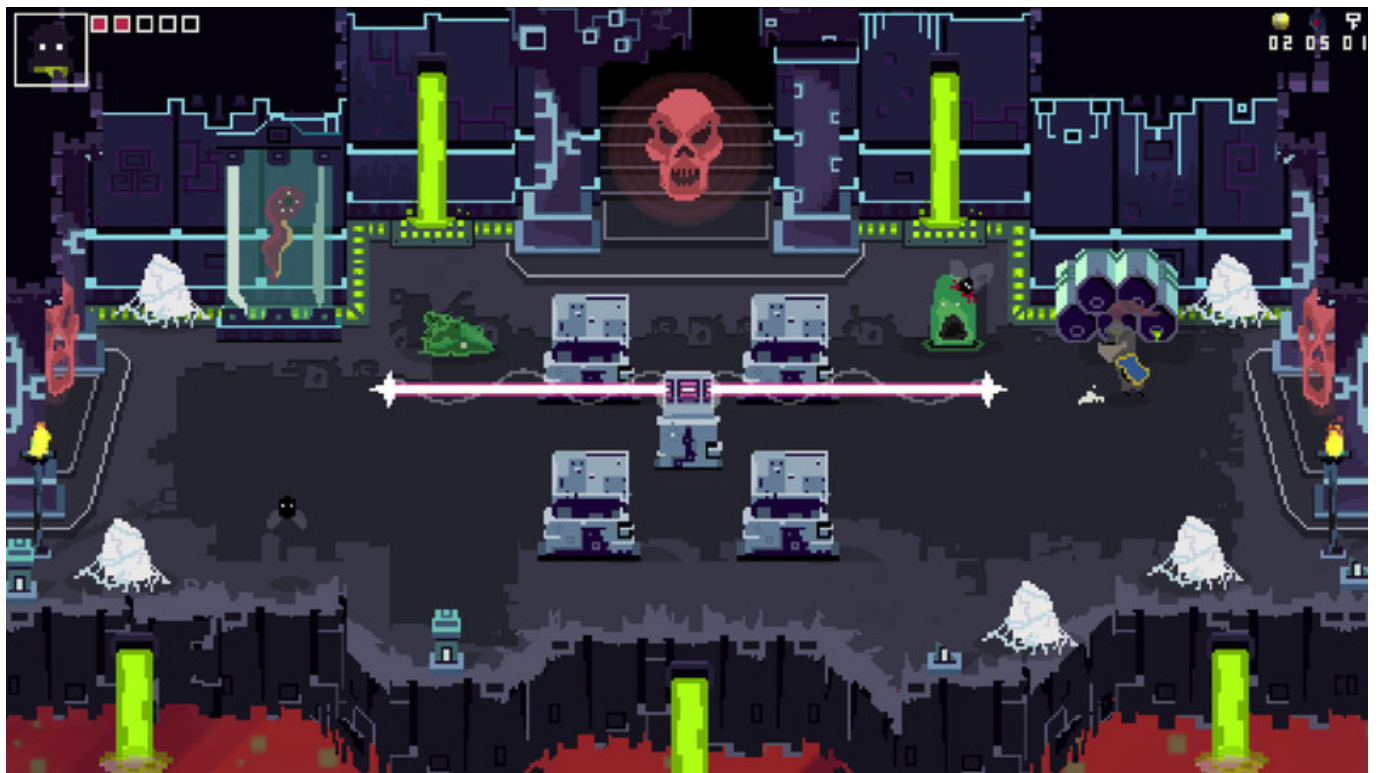

Semi-Sweet Tofu Activation Code [Patch]

Download ->->->-> <http://bit.ly/2SKxQdj>

About This Game

Semi-Sweet Tofu is a 2D side scrolling platformer game where players have to eat fruit to survive along with using the color you change while eating the fruit to defeat the enemies you are faced with. We took things from other games and modified them such as “Don’t Starve” when you have to eat to survive and added another mechanic too that the fruit you eat to survive also give buffs to the player as well as useful to survive and progress. You have to jump on platforms and use certain fruit such as the apple which gives you a higher jump height to reach certain platforms or the banana fruit which gives you movement speed so you can jump further or run away from the magician. The core of the gameplay relies on the fruit and the ability to use them in a unique way. You can throw fruit at enemies to stun them as well as collide with them to destroy them. If you’re not the same color as the enemy you’ll take damage but if you are the same color you’ll destroy the enemy without taking damage.

Title: Semi-Sweet Tofu
Genre: Adventure, Casual, Indie
Developer:
Team TatoTaco
Publisher:
Ottercopter Studios, LLC
Release Date: 3 May, 2018

a09c17d780

English

[Friday the 13th: Killer Puzzle - Cyber Jason full crack \[crack\]](#)