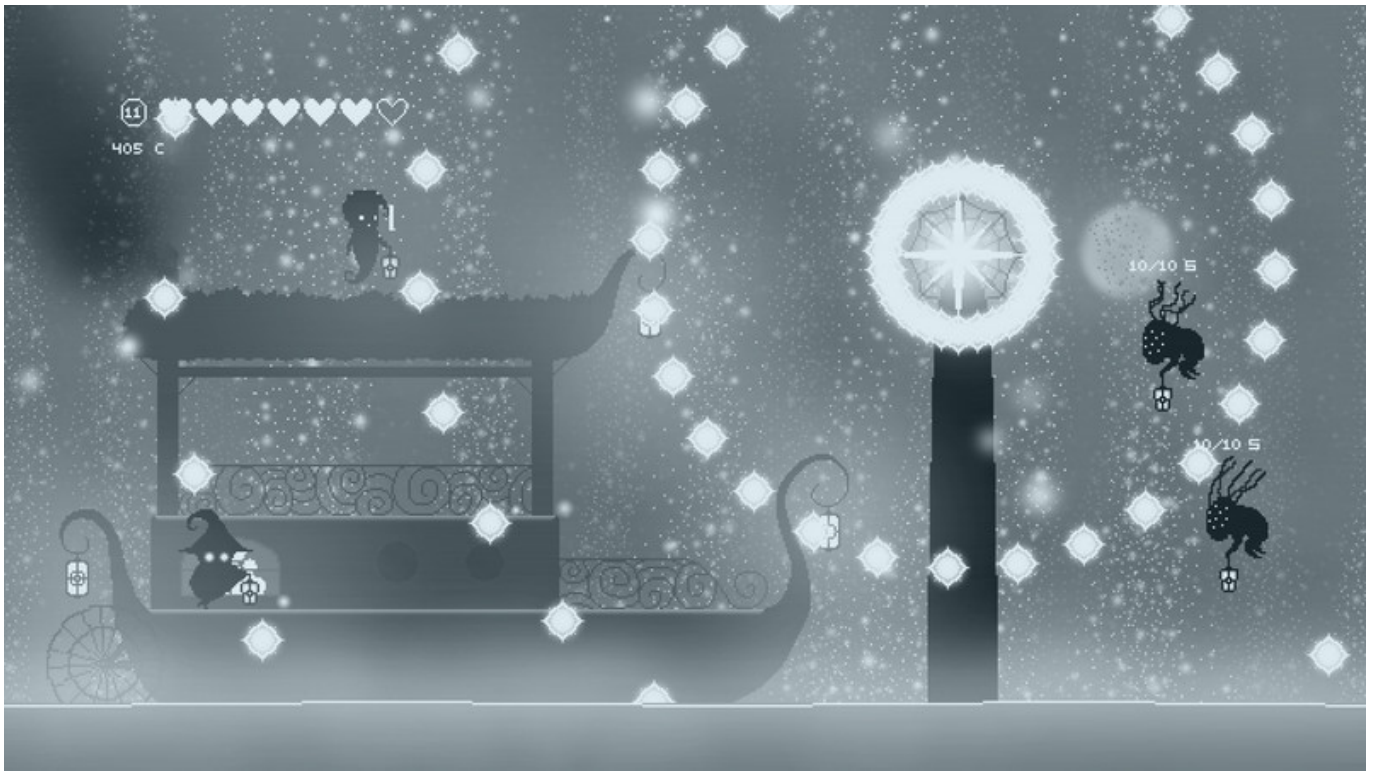

Semi-Sweet Tofu Activation Code [Patch]

Download ->->->-> <http://bit.ly/2SKxQdj>

About This Game

Semi-Sweet Tofu is a 2D side scrolling platformer game where players have to eat fruit to survive along with using the color you change while eating the fruit to defeat the enemies you are faced with. We took things from other games and modified them such as “Don’t Starve” when you have to eat to survive and added another mechanic too that the fruit you eat to survive also give buffs to the player as well as useful to survive and progress. You have to jump on platforms and use certain fruit such as the apple which gives you a higher jump height to reach certain platforms or the banana fruit which gives you movement speed so you can jump further or run away from the magician. The core of the gameplay relies on the fruit and the ability to use them in a unique way. You can throw fruit at enemies to stun them as well as collide with them to destroy them. If you’re not the same color as the enemy you’ll take damage but if you are the same color you’ll destroy the enemy without taking damage.

Title: Semi-Sweet Tofu
Genre: Adventure, Casual, Indie
Developer:
Team TatoTaco
Publisher:
Ottercopter Studios, LLC
Release Date: 3 May, 2018

a09c17d780

English

[Friday the 13th: Killer Puzzle - Cyber Jason full crack \[crack\]](#)